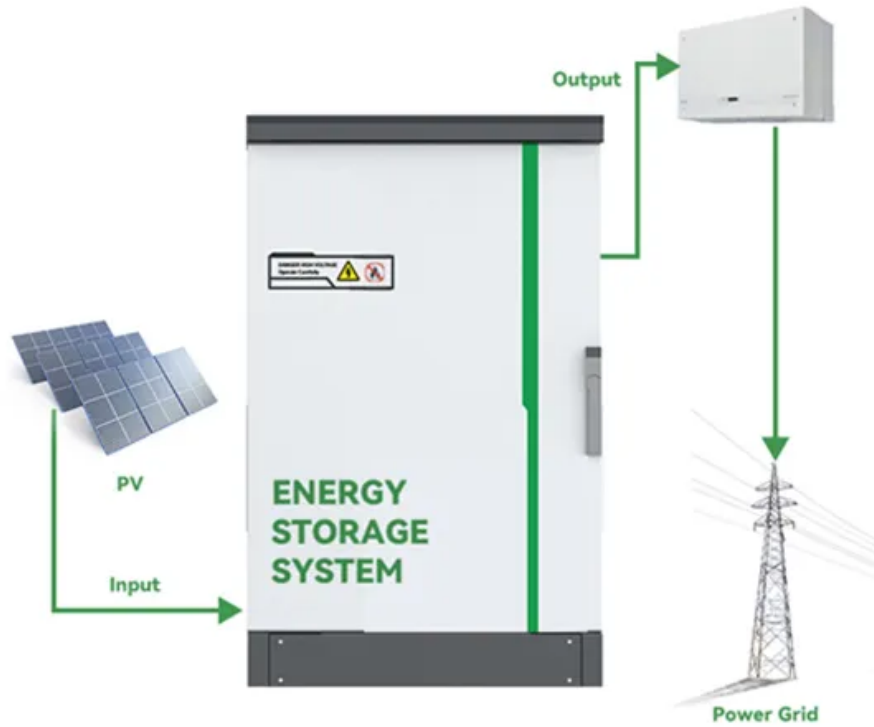

حاويات ديل كارمن

هل يمكن استبدال البطارية الصغيرة المستخدمة في العاكس ببطارية كبيرة؟