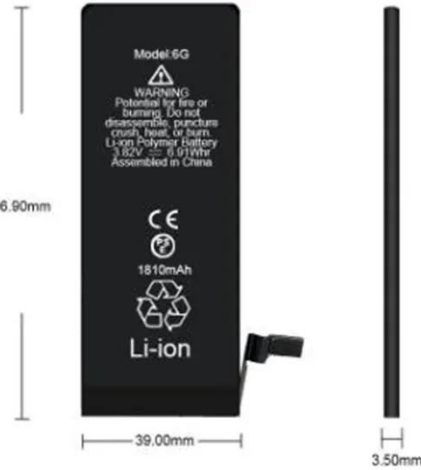

ما وظيفة العاكس في السيارة؟

Feb 2, 2024 · التيار ليجو جهاز هو العاكس، السيارة في
المستمر (DC) من بطارية السيارة إلى تيار متردد (AC). يتيح لك
هذا تشغيل الأجهزة المنزلية أو الإلكترونية التي تعمل عادةً بتيار
متردد أثناء القيادة. تشمل الاستخدامات الشائعة شحن أجهزة ...