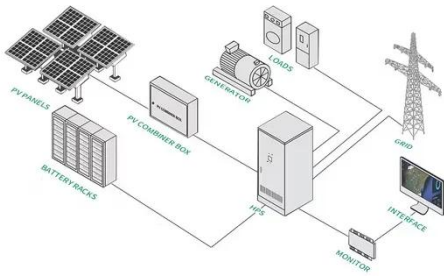

كيلو وات مقابل كيلو وات في الساعة: ما هو الفرق ...

الخاصة الطاقة فاتورة تقليل يمكنني هل 5. Dec 12, 2024
بي عن طريق التحول إلى الأجهزة الموفرة للطاقة؟ نعم، فهي تستخدم كيلو وات أقل، وبالتالي استهلاك أقل للطاقة وفواتير أقل. الاجتماعية لدينا