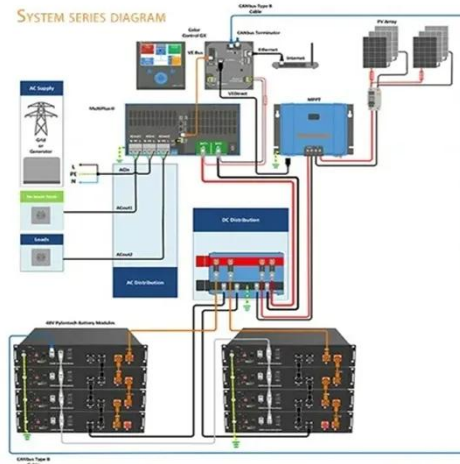

ظهور مفتاح قاطع للقوس الكهربائي بدون مكثف ...

جهاز قاطع الدائرة الصيني بقدرة 550 كيلو فولت بدون مكثف يمر
بنجاح جميع الاختبارات النموذجية مما ينهي الاعتماد على
المكثفات المستوردة للشبكات ذات الجهد الفائقمؤخراً، نجح أحد
الشركات الصينية المصنعة لمفصلات الدائرة ذات ...