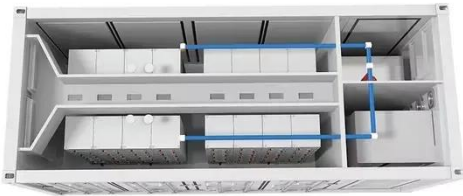

حاويات: المحمولة الطاقة حلول/مصنف غير / · May 29, 2025
مولدات للبيع By زن موكس 29 مايو 2025 29 مايو 2025 جدول المحتويات تبديل حاوية مولد للبيع: حل طاقة متعدد الاستخدامات حاوية مولدات الديزل: تخزين طاقة فعال ودائم حاوية شحن المولدات: نقل آمن ...

10 حقائق مثيرة للاهتمام حول غواتيمالا