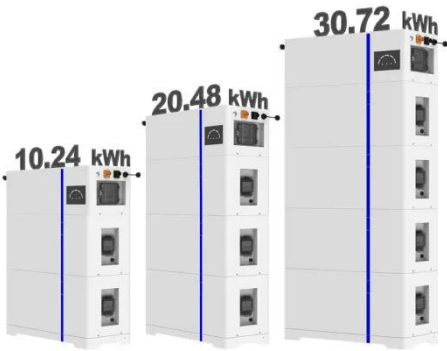

ESS

الشركة المصنعة والموردة لمفاتيح التوزيع ...

معدات وتوريد تصنيع في الرائدة الشركات من واحدة هي KDM
التوزيع الداخلية في الصين. من التصميم إلى الهندسة والتركيب
والاختبار وجميع المسؤولية، يمكننا تلبية جميع الخدمات. معدات
التوزيع الداخلية التي نقدمها هي حقًا جهاز ...

اتصل بنا

لطلبات الكتالوج، الأسعار، أو الشراكات، يرجى زيارة:
<https://www.logopediavirgendelcarmen.es>