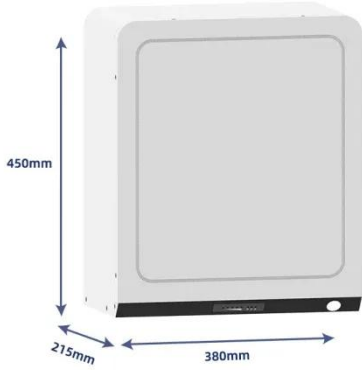

بطارية جديدة ذات 12 فولت، حمض الرصاص، محكمة

...

بطارية جديدة ذات 12 فولت، حمض الرصاص، محكمة الغلق، بطارية جديدة من نوع الرصاص الحمضي الأنواع، باحث عن تفاصيل حول بطارية حمض الرصاص، بطارية حمض الرصاص الأخضر، بطارية حمض الرصاص صديقة للبيئة ...

ما هي تقنيات بطاريات الرصاص الحمضية المتوفرة؟

Jul 30, 2025 · بين الحديثة الحمضية الرصاص تقنيات توازن · بطارياتنا للرافعات الشوكية 80 فولت 400 أمبير/ساعة مزودة بسبائك شبكية من الكالسيوم والسيليونيوم وفواصل مُعززة، مما يُحقق 1,200 دورة عند 80 ...

بطارية هلامية من الرصاص الحمضي العميق الدورة AGM ...

بطارية هلامية من الرصاص الحمضي العميق الدورة VRLA AGM لتخزين الطاقة الشمسية 1000ah 2V 1000 بطارية أنبوبية لهندسة التحكم، باحث عن تفاصيل حول بطارية جل، بطارية حمض