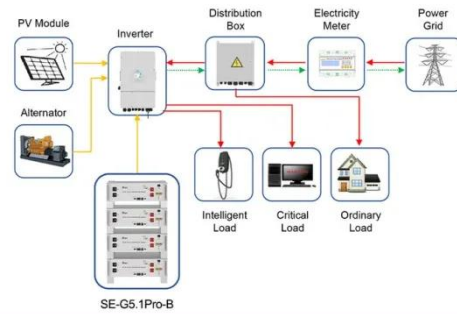

أداة كهربائية 60v حزمة بطارية ليثيوم للأجهزة ...

يعتمد الجهاز الإلكتروني على قوة أداة كهربائية 60v حزمة بطارية ليثيوم. تقدم com.Alibaba صفقات أداة كهربائية 60v حزمة بطارية ليثيوم لطيفة للمستهلك التكنولوجي.

Application scenarios of energy storage battery products