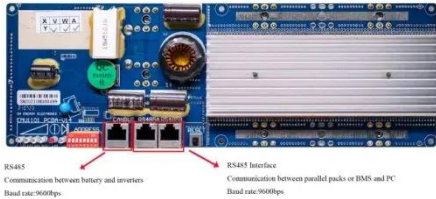

أداة كهربائية LYUWO مع بطارية ليثيوم قابلة للشحن

...

أداة كهربائية LYUWO مع بطارية ليثيوم قابلة للشحن 21 فولت،
آلة ثقب ذات عزم دوران عالي، 13 مم ثقب الصدمات، ضوء
LED، يمكن البناء، مواقع المنزلي للديكور مناسبة ،سرعتين ضبط ،