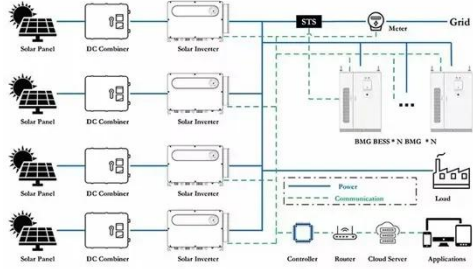

درجة حرارة لون 7500 كلفن. تضيء مساحة تصل إلى 1800 قدم

...